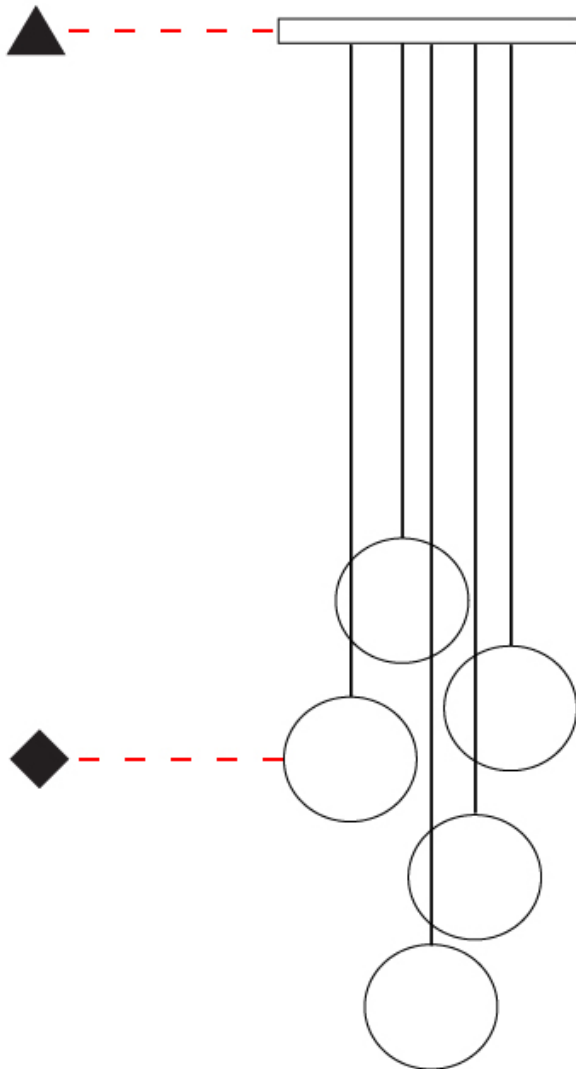

DO NOT DISTURB SUSPENSION

D131121-

PROJECT _____

TYPE _____

SPECIFIER _____

QUANTITY _____

DATE _____

D